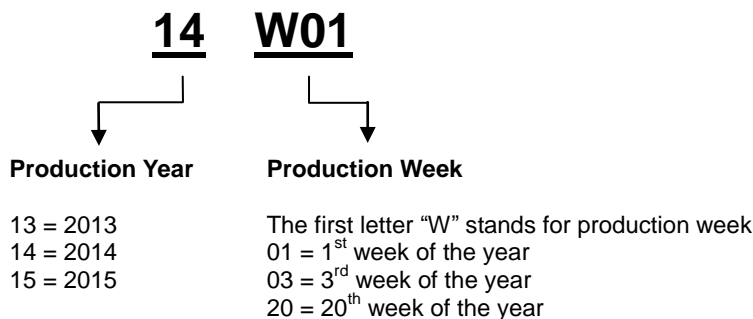

Date Code

For example, a lamp with a production schedule of 20th week of Year 2014, the date code will be "14W20".

A lamp with a product schedule ON or AFTER 20th week of Year 2014

The lamp may be produced on the 25th week of Year 2014, 1st of Year 2015, 10th of Year 2015, etc. Then the date code will be 14W25, 15W01 and 15W10 respectively.

A lamp with a product schedule BEFORE 20th week of Year 2014

The lamp may be produced on the 2nd week of Year 2014, 5th week of Year 2014, 18th week of Year 2014, then the date code will be 14W02, 14W05 and 14W18 respectively.

The minimum and maximum number of LED lamps compatible depends upon the performance of the dimmer, which is subject to the status of the manufacturer's technology. Due to possible variations in country dimmer module specifications, please contact your local distributor for a list of compatible dimmers before installation.
Copyright © MEGAMAN® 2015. All rights reserved.

All the information contained within this publication was correct at the time of update and is subject to change without prior notice.
All other trademarks mentioned are the property of their respective owners.