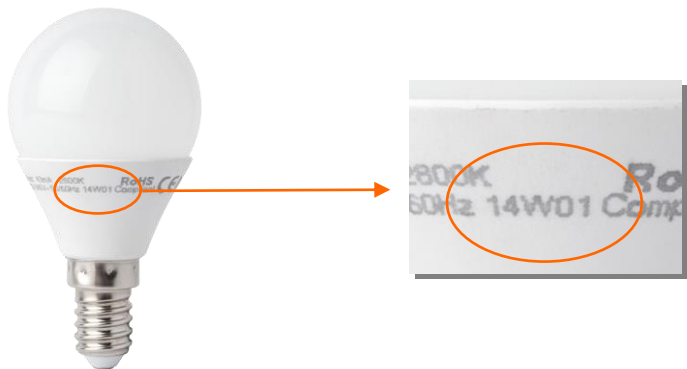

Manufacturer	Model No.	Voltage (V)	Wattage (W)	Global <i>(all countries except Denmark, Finland, Norway, Singapore and Sweden)</i>		Denmark, Finland, Norway, Singapore and Sweden
				Produced after 23th week of 2015¹	Produced on or before 23th week of 2015¹	
Wonpro	WF Series	250	500	1 to 6	1 to 2	1 to 2
Zano	ZBARLED 1000	230	1000	1 to 6		

Remarks:

¹ The production schedule (date code) can be found on the lamp: